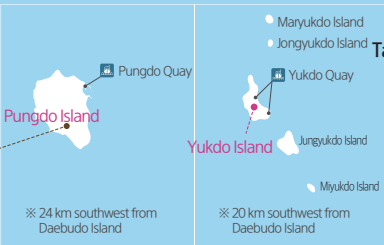

Daebudo Island

Map of Daebudo Island

Starting Point of the Daebu Haesolgil Trail Route 1

1 Sihwa-Lake Tidal Power Plant
Sihwa Narae Park, Tidal Culture Center (75-meter Moon Observatory)

3 Gubongdo Sunset Observatory
Gubongdo Sunset Observation Deck

Starting Point of the Daebu Haesolgil Trail Route 3

Starting Point of the Daebu Haesolgil Trail Route 4

Starting Point of the Daebu Haesolgil Trail Route 5

6 Dongju Salt Farm

Starting Point of the Daebu Haesolgil Trail Route 6

5 Pungdo Island

4 Tando Badatgil Road

Starting Point of the Daebu Haesolgil Trail Route 7

Starting Point of the Daebu Haesolgil Trail Route 7-1